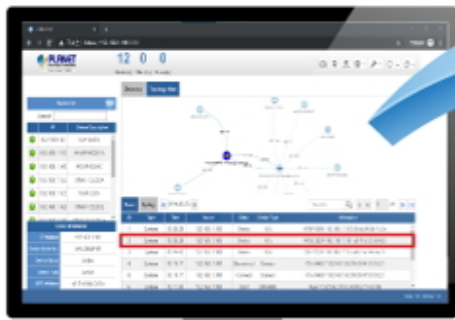

Wireless (AP) Industrial Switch VDSL NAS Router Media Converter Network Management

IP Power Management IP Camera Switch VoIP PON NVR/HDVR

**Step 1**

**Discovery**

**Step 2**

**Add to List**

**Step 3**

**Domain Info. Display**