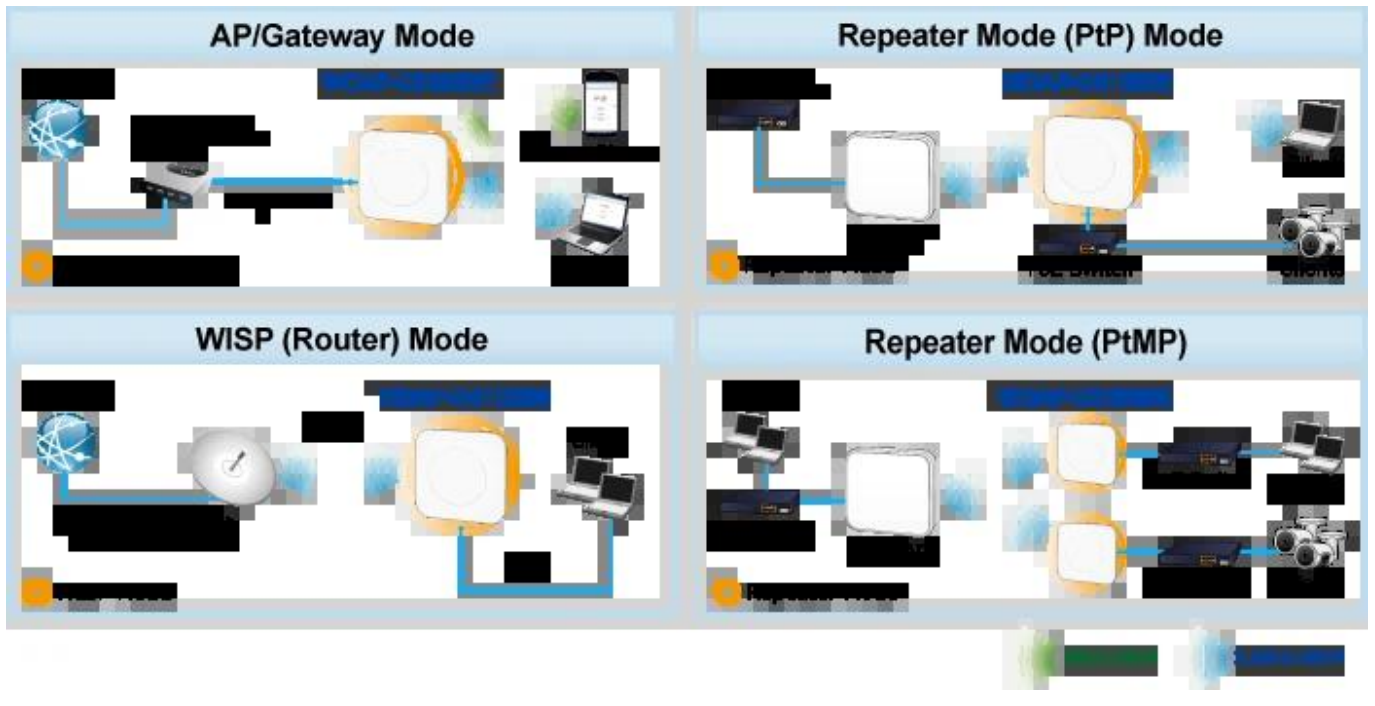

 **WPA2**  **WPA**

CloudViewer Pro

Setup Wizard for Multiple Modes

planet.com